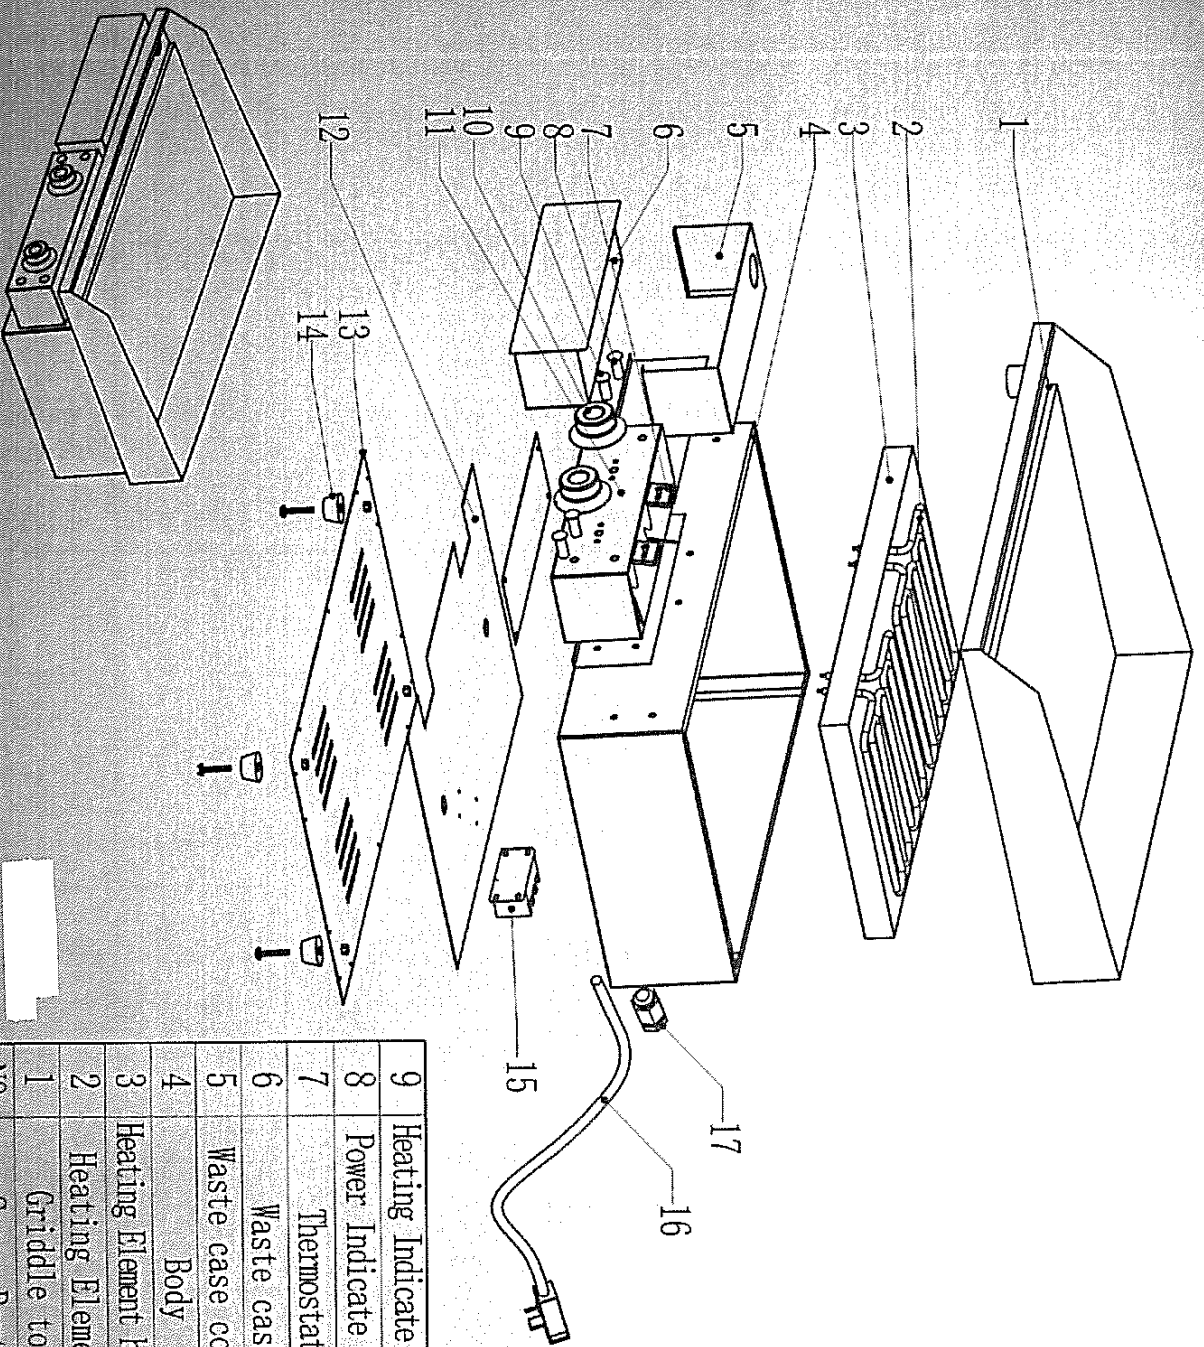

7455.1075, 7455.1080

SPARE-PART INFORMATION ELECTRIC FRY TOP

ONDERDELEN INFORMATIE ELECTRISCHE BAKPLAAT

INFORMATION DE PIÈCES PLAQUES GRIL ÉLECTRIQUES

ERZATSTEIL INFORMATION ELEKTROGRILLPLATTE

HORECA MEGA STORE

9	Heating Indicate Lamp	17	Cable Lock
8	Power Indicate Lamp	16	Cable
7	Thermostat	15	Terminal
6	Waste case	14	Plastic Feet
5	Waste case cover	13	Bottom plate
4	Body	12	Insulation cover
3	Heating Element holder	11	Controller box
2	Heating Element	10	Knob
1	Griddle top		
NO.	Spare Parts	NO.	Spare Parts